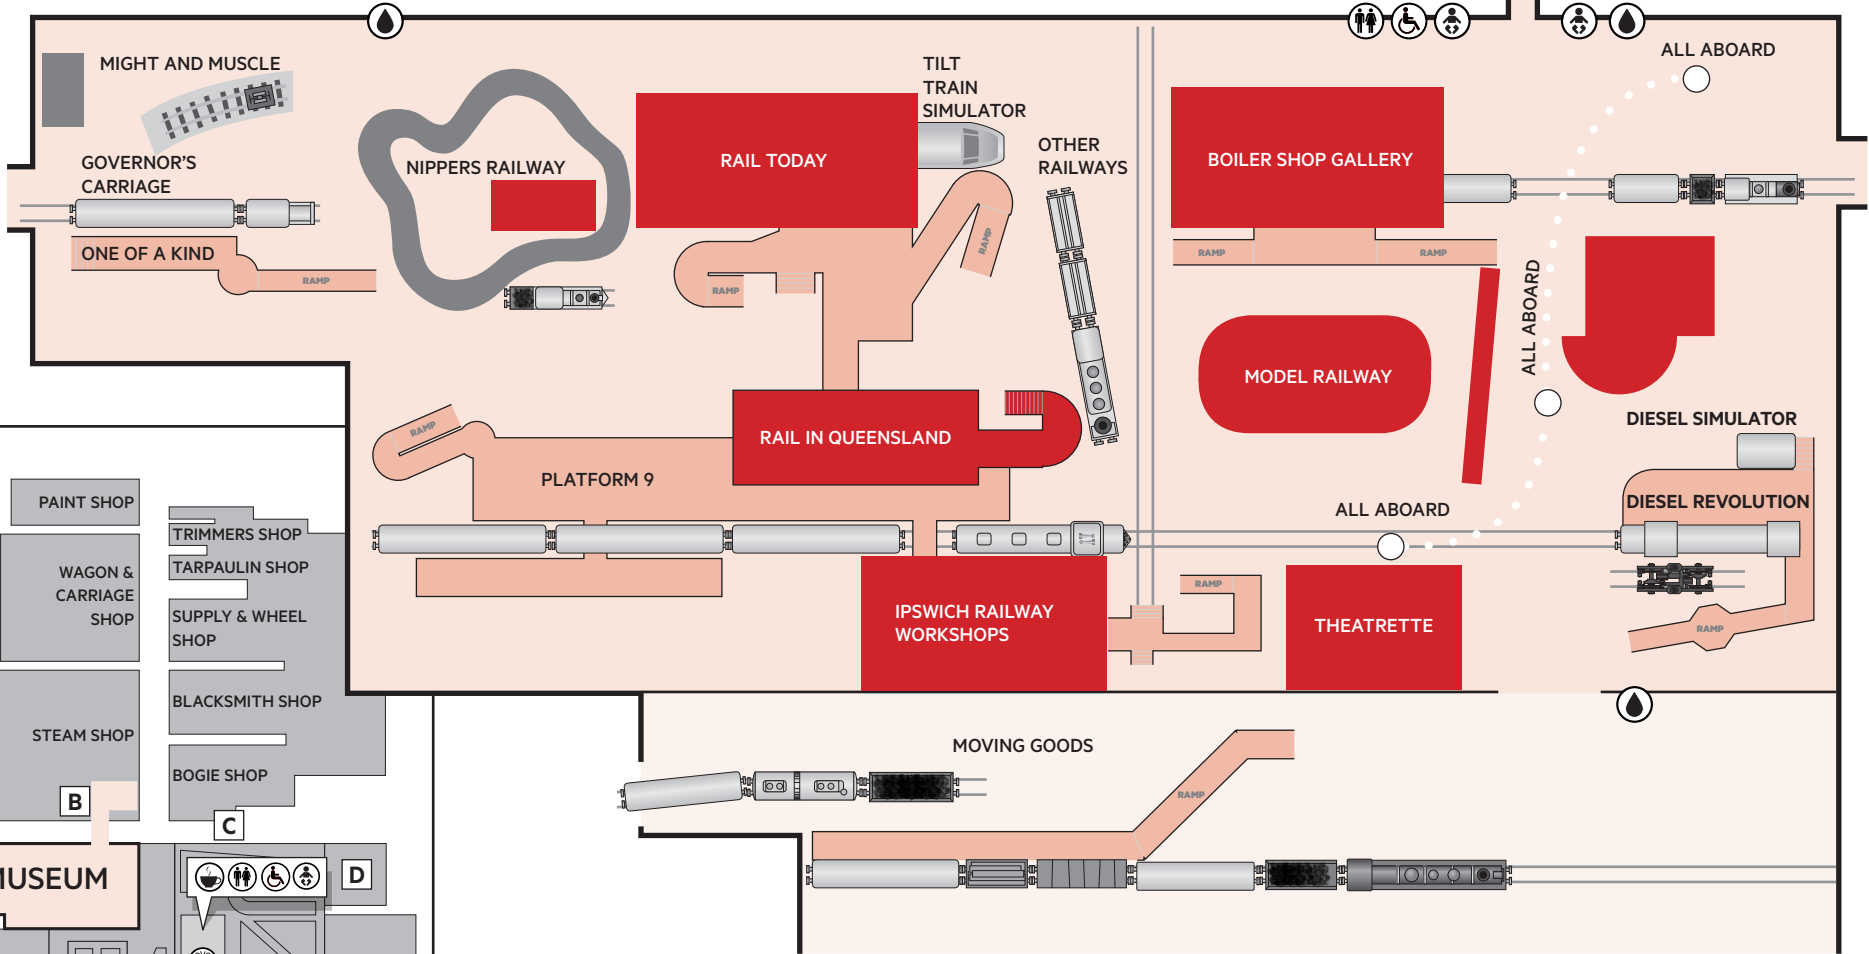

THE WORKSHOPS RAIL MUSEUM

Museum Collection and Storage Heritage Railway Workshop Tours

SITE MAP

AMENITIES

- Toilets
- Baby change room
- Water fountain

Open daily 9:30 am-4:00 pm
(except Good Friday, ANZAC Day and Christmas Day)
theworkshops.qm.qld.gov.au

MUSEUM MAP