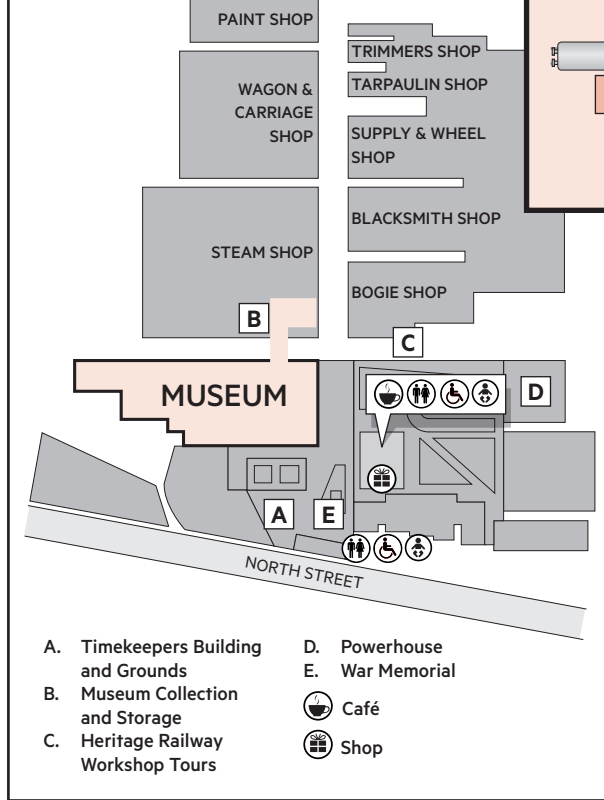

THE WORKSHOPS RAIL MUSEUM

Museum Collection and Storage Heritage Railway Workshop Tours

SITE MAP

AMENITIES

- Toilets
- Baby change room
- Water fountain

Open daily 9:30 am-4:00 pm
(except Good Friday, ANZAC Day and Christmas Day)
theworkshops.qm.qld.gov.au

MUSEUM MAP